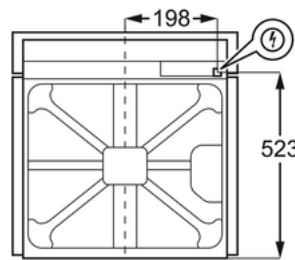

EOE8P31X Cuptor incorporabil

PSGBOV180DE00013