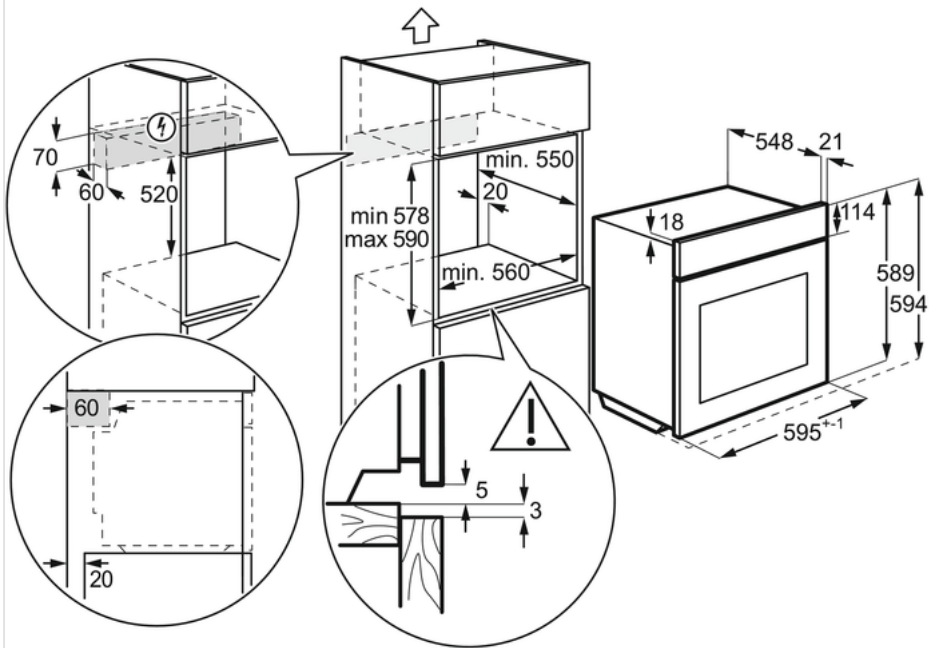

EOE8P31X Cuptor incorporabil

PSGBOV180DE00013